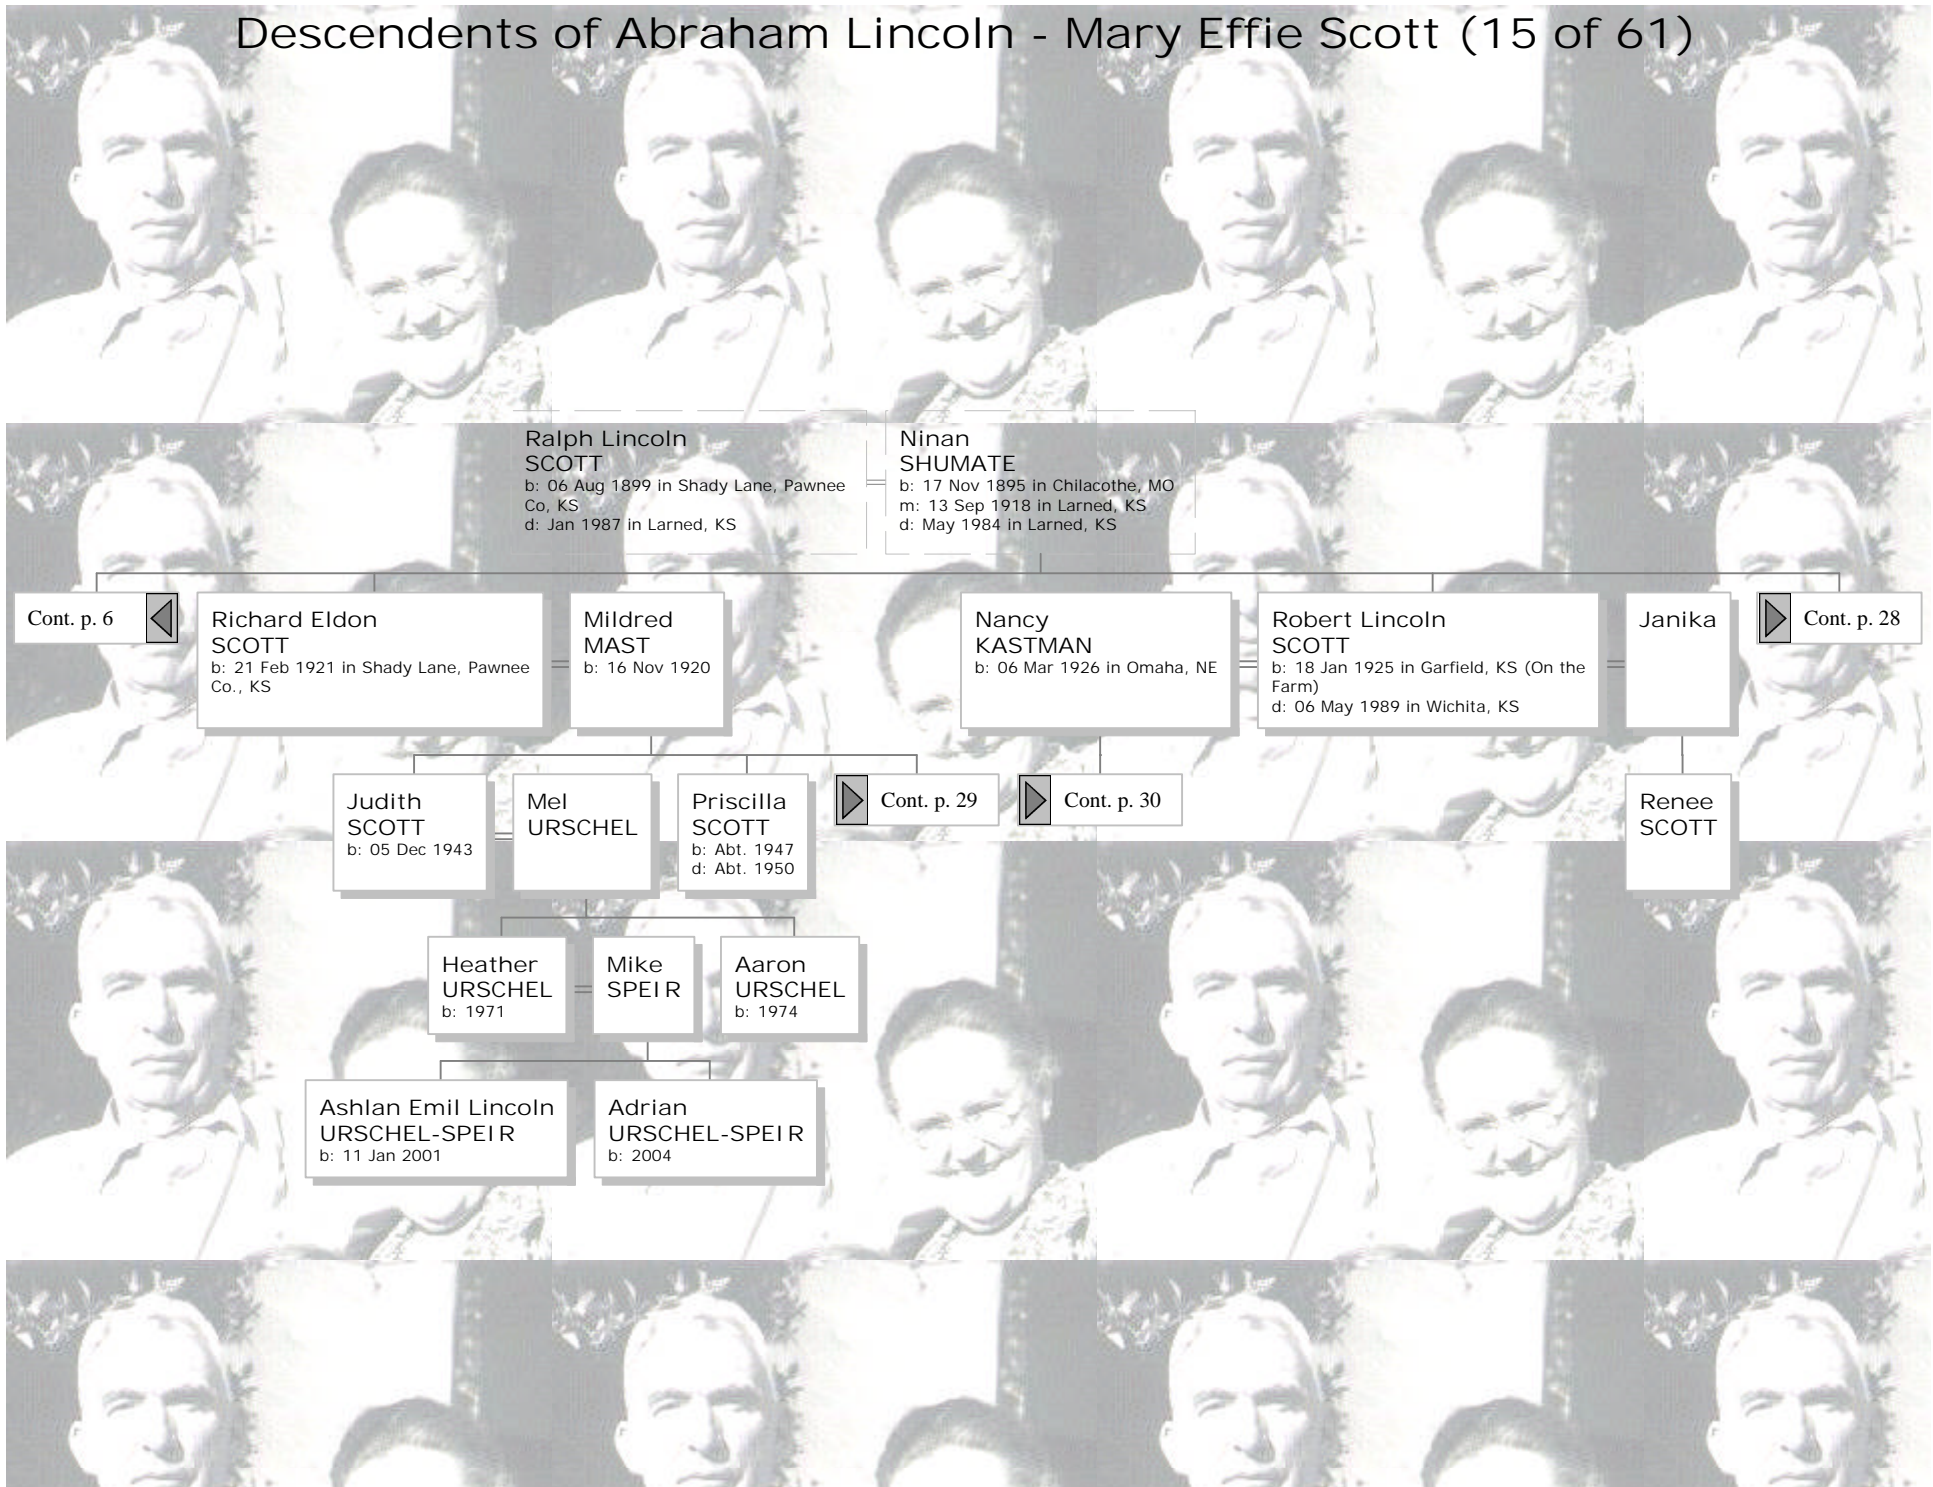

Descendents of Abraham Lincoln - Mary Effie Scott (15 of 61)